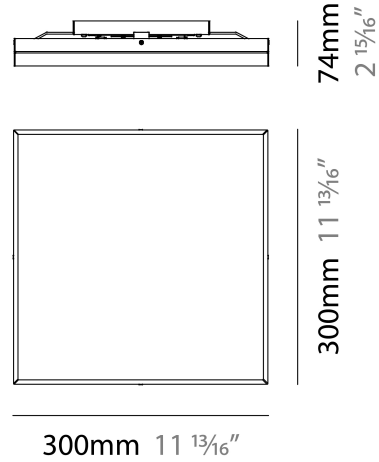

LINEA SURFACE

D92053

PROJECT

TYPE

NOTES

QUANTITY

DATE

GENERAL

Series: Linea
Brand: Milan
Division: Design
Mounting Type: Surface
Mounting Location: Ceiling
Subcategory: Downlight

PHYSICAL

Shape: Rectangle
Length (mm): 300
Length (in): 11 3/4
Width (mm): 300
Width (in): 11 3/4
Height (mm): 76
Height (in): 3
Extension (mm): 76
Extension (in): 3
Weight (kg): 2.7
Weight (lbs): 6
Diffuser: White Glass
Fixture Material: Glass / Aluminum

ELECTRICAL

Number of Lamps: 1
Lamp Type: LED Retrofit / Halogen
Lamp Shape: T3
Bulb Included: Bulb Not Included
Total Output Wattage (W): 23 / 100
Max. Wattage Per Lamp (W): 23 / 100
Lamp Base: RSC
Input Voltage (V): 120

LED

OPTICAL

RATINGS AND CERTIFICATIONS

Certified By: CSA Certified to UL and CSA Standards
IP rating: IP20