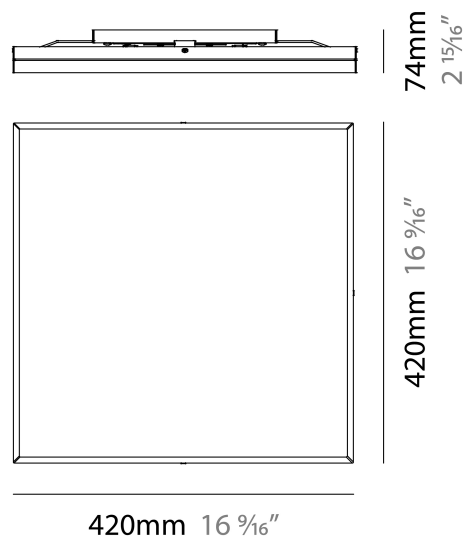

LINEA SURFACE

D92038

PROJECT	
TYPE	
NOTES	
QUANTITY	
DATE	

GENERAL

Series: Linea
Brand: Milan
Division: Design
Mounting Type: Surface
Mounting Location: Ceiling
Subcategory: Flush Mount

PHYSICAL

Shape: Square
Length (mm): 420
Length (in): 16 1/2
Width (mm): 420
Width (in): 16 1/2
Height (mm): 76
Height (in): 3.0
Extension (mm): 76
Extension (in): 3.0
Weight (kg): 4.09
Weight (lbs): 9.02
Diffuser: White Glass
Fixture Material: Glass / Aluminum

ELECTRICAL

Number of Lamps: 1
Lamp Type: LED Retrofit / Halogen
Lamp Shape: T3
Bulb Included: Bulb Not Included
Total Output Wattage (W): 23 / 150
Max. Wattage Per Lamp (W): 23 / 150
Lamp Base: RSC
Dimming: Non-Dimmable
Driver Included: No
Input Voltage (V): 120

LED

OPTICAL

RATINGS AND CERTIFICATIONS

Certified By: CSA Certified to UL and CSA Standards
IP rating: IP20